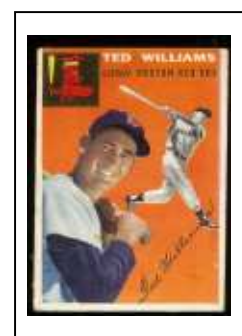

1954 Ted Williams