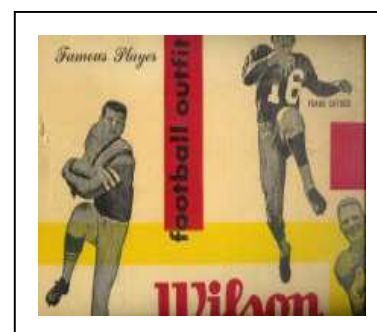

Pair of Tickets\$ 14. 99 + \$ 1.00 S&H

(Tickets Pictured on Next Page)

1909 Pittsburgh Pirates (World Champs) *Sporting Life* Issue with Player Composites

1909 Pittsburgh Pirates "Sporting Life" Issue with Player Composites (Jaw-dropping Oct. 23, 1909 issue of *The Sporting Life* with front cover player composites. Mgr. Fred Clarke is shown in center encircled within a round ball with crossed bats. He is surrounded by the "World Champion" Pirate squad which includes: *Honus Wagner, Leach, Camnitz, Moore, Hyatt, et al.* **Size:** Approx. 10 7/8" x 14 1/4" Incredible display potential. Would look great matted and framed. **Grade:** Excellent condition) **\$ 199.99 + \$ 4.00 S&H**

1962 Post Cereal Sandy Koufax >

1950's "Wilson" NFL Famous Player Photo Equipment Box (With Shoulder Pads)

1950's Wilson Sporting Goods NFL Player Photo Equipment Box (This one is bordering on the spectacular. Introducing: 1950's Wilson NFL Player Photo Box that comes with shoulder pads (cracked). Large but not overwhelming (Approx. **L – 15 ½” x H – 10 ½” x D- 8 ½”**) box with images of NFL greats including: **Alan Ameche, YA Tittle, John Brodie, Otto Graham, Frank Gifford, Hugh McElhenny and Howard (Hopalong) Cassady.** Wilson Co. trademark on various spots of box. Incredible display potential. There is a top flap (inner top flaps have come loose, but are included inside). Bottom is intact, as are the sides. **The box is complete** (with inner top flaps stuffed inside). The shoulder pads are cracked, but would still display well. **Grade:** Vg/Ex condition) **\$ 69. 99 + \$ 10. 00 S&H in USA**