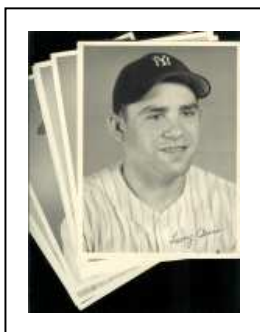

1911 T-205 Gabby Street (Gold Border) Tobacco Card

1911 T-205 Gabby Street T-205 Gold Border Tobacco Card (A fine example from the highly coveted 1911 T-205 Gold Border set. Has a small lower right corner crease. Border chipping is more or less confined to the (4) corners. Bright, vivid colors. Back is clean. Left border is bigger on back than the right. A prime candidate for grading. **Grade:** Vg+/Ex condition) **\$ 45.00 + \$ 1.00 S&H**

1911 Schaefer T-205

1911 G. Street T-205

1948 NY Yankees (A Near Complete Set) Team-Issued Player Picture Pack

1948 Yankees Near Complete Picture Pack (We are pleased to offer this near complete (*missing Joe DiMaggio*) 1948 NY Yankees player picture pack. Includes: **Yogi Berra, Phil Rizzuto, Allie Reynolds, Ed Lopat, Joe Page + (19) others** for a grand total of (24) pictures. **Condition:** Pictures are in superb condition. May be some occasional wear on a few, but overall you won't find many better than this one. Also comes with the original envelope (has wear, tape and writing on it. Grade: Good/Vg) **Grade: Ex/Ex+ on pictures; Good/Vg on original envelope)**
\$ 49.99 + \$ 1.00 S&H