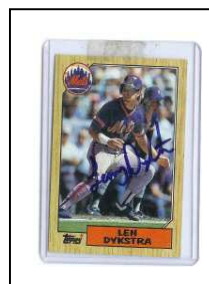

NICE BASEBALL & FOOTBALL AUTOGRAPHED LOT

Autographed Lot (Nice lot of (3) autographed items. Items are from Circa 1980's. (1) C. 1980's Tom Brookshier/Dick Vermeil Cut Signatures Mounted Inside of a Frame. Ex); (1) Kani Kauahi (Phoenix Cardinals) Personalized Autographed Framed (Ex); (1) 1986 Lenny Dykstra Topps Baseball Card Autographed in Blue Sharpie (Ex) All (3) Items are guaranteed authentic or we will refund your money) **$ 12.00 + $ 6.00 S&H in USA**