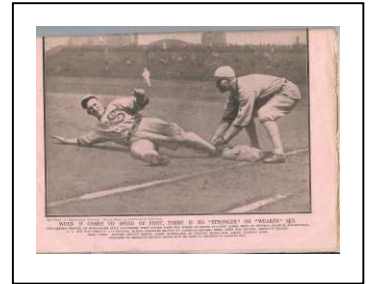

1925 Police Gazette Papers Lot of (2) Loaded with Sports Related Material

1925 Police Gazette Papers With Sports Related Material (Interesting lot of (2) 1925 *Police Gazette* Papers that loaded with sports related material: Baseball, Track & Field, Rowing, Boxing, etc. ADDED BONUS: There are several, full page plates that are suitable for framing. **Condition/Grade:** Both show much wear on the spine. There are other rips & tears in places (inside), as well. Inside pages are, for the most part, unaffected by excessive wear. All photos & text are okay. Good/Vg condition) **Lot of (2) for $ 7.99 + $ 2.00 S&H in the USA**