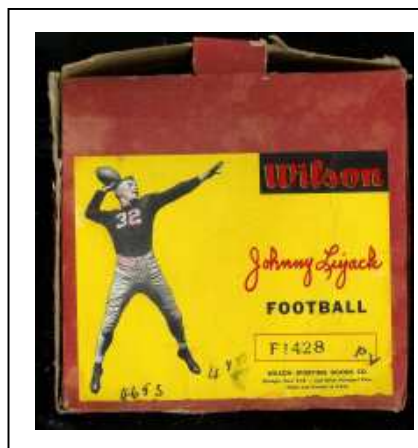

**Yours in Collecting,
Jim Miller**

C. 1940's Johnny Lujack (Notre Dame) "Wilson" Football with Original Box

C. 1940's Johnny Lujack "Wilson" Football with Box (The former Notre Dame star QB is pictured on the front of this "Wilson" box. This lot includes: (1) *Johnny Lujack Football*; (1) *Original "Wilson" display box*; (1) *Original envelope that contained the needle to inflate ball (needle is missing) and (1) "Wilson" High-Grade Leather Football "Suggestions for Care" pamphlet (shows much wear in the form of silverfish damage or something similar).* Great lot for the football collector. **Condition/Grade:** The original football has most of the strings missing. Probably won't hold air anymore. The original display box exhibits some minor repair work on top, but is otherwise in decent shape. The image of Lujack on front is outstanding. The needle envelope is fine (no needle included) and the Care Pamphlet shows "bug" damage of some sort. **Vg condition) \$ 99.00 + S&H**

1961 MLB ALL-STAR GAME TICKET STUB at Candlestick Park (SF)

1961 MLB All-Star Game Ticket Stub at San Francisco (Everyone's favorite city (SF) was the site of *one of the (2) All-Star Games for that year (Boston's Fenway Park hosted the other)*. This was the game where SF's Stu Miller was actually blown off the mound by Candlestick Park's swirling winds. Ticket has (2) sections, but is not a full ticket. Fully dated: July 11, 1961. Nice gloss and tone to ticket. No big creases, just a couple real small ones that are hard to see. Overall, a beautiful ticket from a Classic All-Star Game. **Ex condition)**