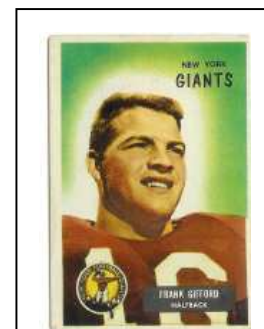

1961 NFL League-Wide Yearbook

1961 National Football League League-Wide Yearbook (This is a comprehensive, league-wide yearbook that covers all of the NFL teams. Features: pictures, rosters and small player bios (not all players are included). Done by Jay Publishing. Everything fine with yearbook with the exception of (2) diagonal creases that run from right border to bottom. Not bad at all, but it is evident when you browse through book. **Vg/Ex condition) $ 15.00 + $ 3.00 S&H in USA**