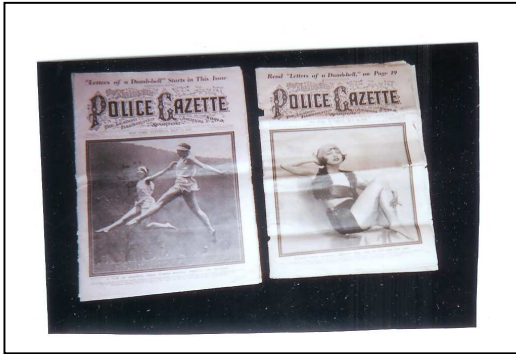

1925 Police Gazette Papers Lot of (2) Loaded with Sports Related Material

1925 Police Gazette Papers With Sports Related Material (Interesting lot of (2) 1925 *Police Gazette* Papers that loaded with sports related material: Baseball, Track & Field, Rowing, Boxing, etc. ADDED BONUS: There are several, full page plates that are suitable for framing. **Condition/Grade:** Both show much wear on the spine. There are other rips & tears in places (inside), as well. Inside pages are, for the most part, unaffected by excessive wear. All photos & text are okay. Good/Vg condition) **Lot of (2) for $ 7.99 + $ 2.00 S&H in the USA**