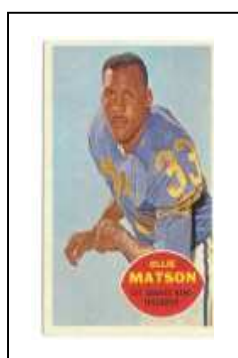

1960 TOPPS Football Partial Set of (85) Cards with Lots of Stars

1960 Topps Football Partial Set of (85) Cards with Lots of Stars (Here's a great way to get the jump on completing a 1960 Topps Football set with our partial of (85) cards. Lots of stars included: *Alan Ameche, Frank Gifford, Jim Parker, Roosevelt Brown, Andy Robustelli, Jimmy Taylor, Joe Schmidt, Yale Lary, Chuck Bednarick, Earl Morrall, Charlie Conerly, Jim Ringo, etc.* In addition, there are (5) team cards including: Philadelphia, Washington, Pittsburgh, Detroit and Los Angeles. **Condition/Grade:** Partial set would grade in the *Vg range* for the most part. There are some cards that would grade Ex or better. And there are some cards that would grade lower than Vg (creasing). *A few are heavily creased.* If you're looking for a pristine partial set, this is not for you. Need a close-up scan of any particular card? Just contact us and we'll send you a scan via e-mail so you can see exactly what the card looks like. Also, call us and we can go over any card, or cards, that you may have a question about) **$ 49.99 + $ 4.00 S&H in the USA**