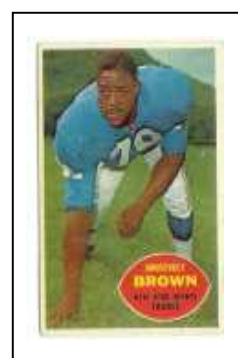

1960 TOPPS Football Partial Set of (85) Cards with Lots of Stars

1960 Topps Football Partial Set of (85) Cards with Lots of Stars (Here's a great way to get the jump on completing a 1960 Topps Football set with our partial of (85) cards. Lots of stars included: *Alan Ameche, Frank Gifford, Jim Parker, Roosevelt Brown, Andy Robustelli, Jimmy Taylor, Joe Schmidt, Yale Lary, Chuck Bednarick, Earl Morrall, Charlie Conerly, Jim Ringo, etc.* In addition, there are (5) team cards including: Philadelphia, Washington, Pittsburgh, Detroit and Los Angeles. **Condition/Grade:** Partial set would grade in the *Vg range* for the most part. There are some cards that would grade Ex or better. And there are some cards that would grade lower than Vg (creasing). *A few are heavily creased.* If you're looking for a pristine partial set, this is not for you. Need a close-up scan of any particular card? Just contact us and we'll send you a scan via e-mail so you can see exactly what the card looks like. Also, call us and we can go over any card, or cards, that you may have a question about) **$ 49.99 + $ 4.00 S&H in the USA**