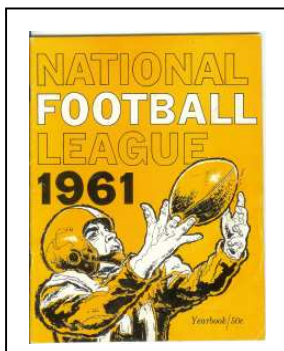

NICE BASEBALL & FOOTBALL AUTOGRAPHED LOT

Autographed Lot (Nice lot of (3) autographed items. Items are from Circa 1980's. (1) C. 1980's Tom Brookshier/Dick Vermeil Cut Signatures Mounted Inside of a Frame. Ex); (1) Kani Kauahi (Phoenix Cardinals) Personalized Autographed Framed (Ex); (1) 1986 Lenny Dykstra Topps Baseball Card Autographed in Blue Sharpie (Ex) All (3) Items are guaranteed authentic or we will refund your money) **$ 12.00 + $ 6.00 S&H in USA**