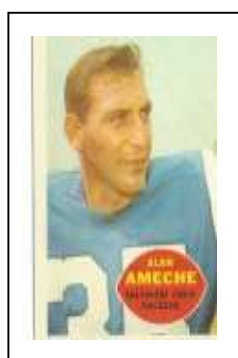

1960 TOPPS Football Partial Set of (85) Cards with Lots of Stars

1960 Topps Football Partial Set of (85) Cards with Lots of Stars (Here's a great way to get the jump on completing a 1960 Topps Football set with our partial of (85) cards. Lots of stars included: *Alan Ameche, Frank Gifford, Jim Parker, Roosevelt Brown, Andy Robustelli, Jimmy Taylor, Joe Schmidt, Yale Lary, Chuck Bednarick, Earl Morrall, Charlie Conerly, Jim Ringo, etc.* In addition, there are (5) team cards including: Philadelphia, Washington, Pittsburgh, Detroit and Los Angeles. **Condition/Grade:** Partial set would grade in the *Vg range* for the most part. There are some cards that would grade Ex or better. And there are some cards that would grade lower than Vg (creasing). *A few are heavily creased.* If you're looking for a pristine partial set, this is not for you. Need a close-up scan of any particular card? Just contact us and we'll send you a scan via e-mail so you can see exactly what the card looks like. Also, call us and we can go over any card, or cards, that you may have a question about) **$ 49.99 + $ 4.00 S&H in the USA**