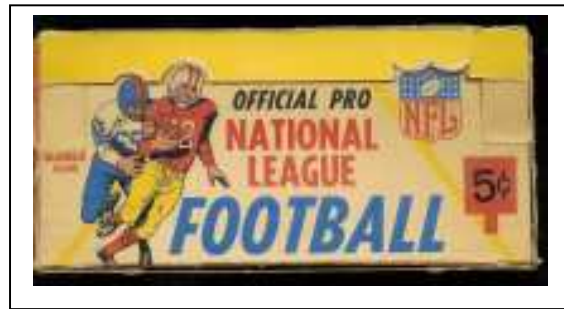

1961 MLB ALL-STAR GAME TICKET STUB at Candlestick Park (SF)

1961 MLB All-Star Game Ticket Stub at San Francisco (Everyone's favorite city (SF) was the site of *one of the (2) All-Star Games for that year (Boston's Fenway Park hosted the other)*. This was the game where SF's Stu Miller was actually blown off the mound by Candlestick Park's swirling winds. Ticket has (2) sections, but is not a full ticket. Fully dated: July 11, 1961. Nice gloss and tone to ticket. No big creases, just a couple real small ones that are hard to see. Overall, a beautiful ticket from a Classic All-Star Game. **Ex condition)**

$ 59.99 + $ 1.50 S&H

1964 Philadelphia Football 5 Cent Wax Display Box (Swell Gum)

1964 Philadelphia Chewing Gum Football Empty Wax Display Box (This is the 1st time that we've ever offered a Swell Gum Issued Football Empty Wax display box. Absolutely exceptional in every aspect. Wonderful graphics on top of box that feature (2) generic football players in an action shot. On the lower front panel is a notice for kids to look out for "Football Tattoo Transfers" in every pack! Top flap/panel is in fine shape and can be displayed both up and down. The only blemish is a little bit of dried glue inside of box that was applied to try and seal a small tear (very minor in nature). The 1964 Phila. Gum cards were never really popular, but this empty display box is a real eye-catcher.

Ex condition)

$ 75.00 + $ 4.00 S&H in the USA

1957 TOPPS FOOTBALL WRAPPERS

1957 Topps Football Wrappers (It wasn't that long ago that we advertised a '57 Topps Football Empty Wax display box. Now we are pleased to offer 1957 Topps Football Wrappers. We have a quantity of: (3). The wrappers *are being sold individually – not as a lot*. All (3) show mild creasing/folding which is typical of most wrappers. May be an occasional tear or rip on some, but that would be minimal at best. Overall, nice graphics on each. Vg/Ex condition) **$ 15.00 Per Wrapper (Qty:3) + .99 cents S&H in USA**