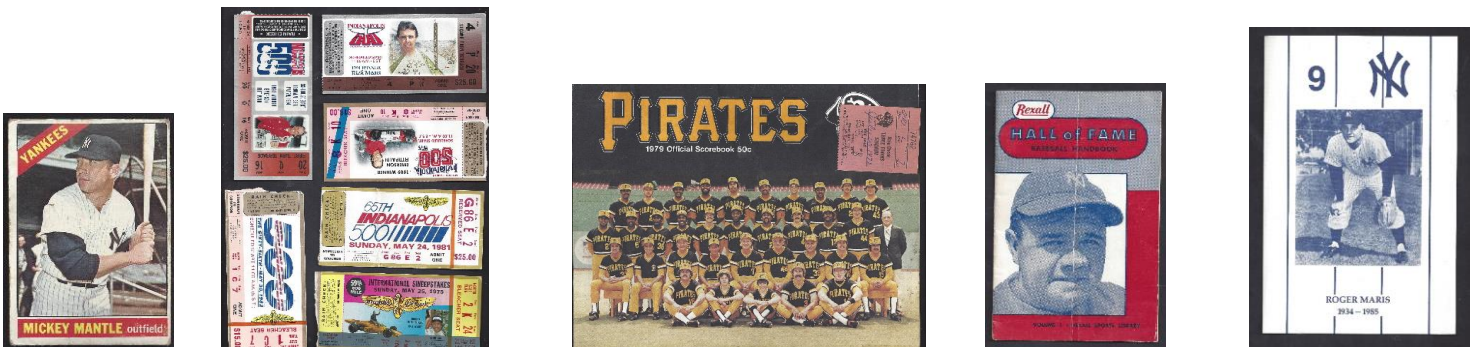

1950's Baseball Cards

1951 Robin Roberts (HOF) Bowman card (# 3 in the set. Has a creases in upper right corner and some additional light wear. Vg) - **$ 10.00**; **1951 Frank Frisch (HOF) Bowman card** (# 282 in the set. The Fordham Flash is manager of the Cubs in '51. Card has several heavy creases. Fair/Poor) - **$ 4.99**; **1951 Bobby Adams Bowman card** (# 288 in the set. Card shows some light wear along with some snow on face. Vg) - **$ 1.99**; **1951 Hal Rice Bowman card** (# 300 in the set. Overall very clean. Light wear. Vg/Ex) - **$ 1.99**; **1952 Everett Kell Bowman card** (# 242 in set. Brother of HOF'er George Kell. Card shows scrapbook residue on back. Poor) - **.99 cents**; **1950 Max Lanier Bowman card** (# 207 in the set. Light wear. Overall clean. Vg+) - **$ 1.99**; **1950 Bob Chipman Bowman card** (# 192 in set. Light wear. Overall okay. Vg/Vg+) - **$ 1.99**; **1950 Joe Hatten (Brooklyn Dodgers) Bowman card** (# 166 in set. Light wear. Vg/Ex); **1950 Lloyd Merriman Bowman card** (Light wear. # 173 in set. Vg/Ex) - **$ 1.99**; **1950 Mike Goliat Bowman card** (# 205 in set. Light wear. Vg/Ex)- **$ 1.99**; **1950 Hank Borowy Bowman card** (# 177 in set. Ex) - **$ 1.99**; **1951 Al Rosen Berk Ross card** (Shows light wear. Vg) - **$ 1.99**; **1957 Rocky Colavito rookie card** (# 212 in set. The front shows a few indentation lines (not creases). Hash tag (#) written on back in pen. Good/Vg) - **$ 14.99**

1966 Mickey Mantle (HOF) Topps Baseball Card

1966 Mickey Mantle Topps baseball card (Mickey Mantle (HOF) '66 Topps card. Shows moderate wear throughout. Fair/Good) **$ 39.99 + FREE S&H**

Happy Holidays to all of our customers, colleagues, friends & Green Bay Packers fans !

The Classic Corner, PO Box 3404, Trenton, NJ 08619 – 0404 # (609) 586 – 4815; klassickorner2016@gmail.com;
www.classic-corner.com