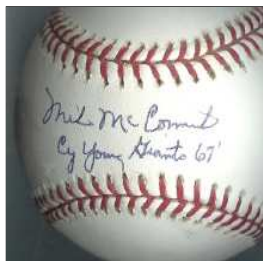

## 1973 ATLANTA BRAVES PICTURE PENNANT

**1973 Atlanta Braves Picture Pennant** (Large size – approx. 12" x 30" - Braves Picture Pennant. Tip end is present but is starting to shear off and shred. No tassels (manufacturer's choice). Team photo has several creases but is still very presentable. Large felt banner end is relatively unscathed. The white background and lettering show very little wear. Lots of big names: **Hank Aaron, Eddie Mathews (Mgr.), Phil Niekro, Dusty Baker, Davey Johnson, Ralph Garr, Denny McLain, etc.** Vg condition) **\$ 14.99 + \$ 3.99 S&H in USA**

## MIKE McCORMICK (SF Giants) 1967 CY YOUNG WINNER AUTOGRAPHED BALL

**Mike McCormick (SF Giants) 1967 Cy Young Award Winner Autographed Baseball** (This autographed Ball was obtained by Yours Truly at the old Ft. Washington (Pa.) Show several years ago. I actually watched McCormick sign this ball. Done on a Official Major League (Selig) Baseball. McCormick inscribed the following across the sweet spot: *"Mike McCormick Cy Young Giants '67."* Ball is snow-white. Near Mint/Mint condition) **\$ 19.99 + \$ 1.99 S&H in the USA**