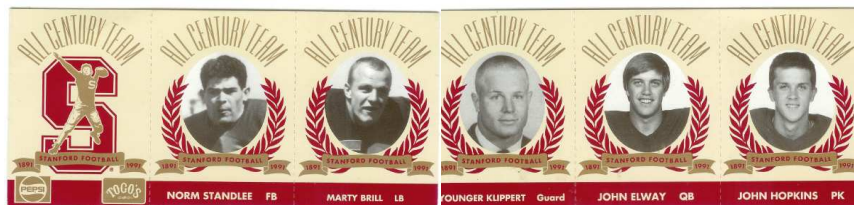

Quality Consignment Items : *1974 NASL Program* (Pro Soccer program featuring The Dallas Tornado vs the San Jose Earthquakes. Played at Texas Stadium on 8/14/74. Team rosters on center page. Light handling wear. Ex condition) $ 10. 00; *1979 Dodgers Illustrated Comic Book with Jackie Robinson, Koufax and Campanella on Cover* (Dynamite Dodgers Illustrated Comic Book that features All-Time Dodger greats: Wilbert Robinson, Burleigh Grimes, Zack Wheat, Nap Rucker, Jackie Robinson, Sandy Koufax, etc. Light cover wear. Ex condition) $ 20. 00; *Willie Mays Dynamic Memorabilia Lot* (Nice lot of (3) Willie Mays items: (1) Willie Mays Official Commemorative Pictorial Edition. **Autographed on the Front Cover by Mays & Leo Durocher.** Yearbook-like publication that traces the career of Mays with commentary by his contemporaries. Ex condition); (2) Two Photos: Willie Mays Park in Fairfield, Alabama & Willie’s Mercedes Benz with “Say Hey Kid” Personalized License Plate. Ex condition); (3) Willie Mays “Say Hey” Foundation Bumper Sticker Ex condtion) $ 50. 00; *Stanford Football All-Century Team Uncut Card Collector Sheet* (Great looking uncut sheet of All-Time Stanford Football Greats. Includes: *John Elway, Norm Standlee, Marty Brill, Younger Klipper and John Hopkins.* Glossy cards with player bios on back. Light creasing on one of the cards (Hopkins), but still very attractive. Ex condition) $ 10. 00; *1992 Nolan Ryan Possibilities Magazine* (Christian based publication with Nolan Ryan on cover. Big interview with Ryan inside. Mailing label on back cover. Ex) $ 10, 00; *1961 Bobby Layne “Sport” Magazine* (Pro Football’s Bobby Layne on front cover. Great stories and color plates inside. Spine has tape on it from top to bottom. Inside pages are fine. Vg) $ 5. 00; *1985 Villanova Basketball “Nova No. 1” Pictorial Tribute* (Big thick publication done by The Philadelphia Inquirer Newspaper on the Villanova Wildcats improbable run to the NCAA Basketball Championship in ’85. Lots of stunning photos. Ex condition) $ 15. 00; *1950 Sports Album Magazine with Kentucky Hoops Legend Bill Spivey on Cover* (Big college Basketball Preview. (32) pages devoted to College Basketball. Has tape on spine and on (1) page (horizontally) inside. Additional, creasing and wear. Good/Vg condition) $ 5. 00; *1984 Baseball’s Forgotten Heroes* (A compilation of Baseball Players who never made the HOF, but still merit consideration (Some did make the Hall after this was printed). Great read. Yearbook format – 8” x 10” Ex condition) $ 10. 00