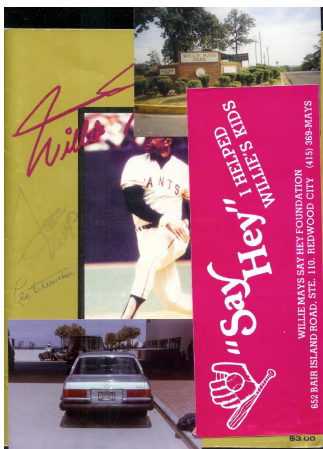

Quality Consignment Items : *1974 NASL Program* (Pro Soccer program featuring The Dallas Tornado vs the San Jose Earthquakes. Played at Texas Stadium on 8/14/74. Team rosters on center page. Light handling wear. Ex condition) $ 10. 00; *1979 Dodgers Illustrated Comic Book with Jackie Robinson, Koufax and Campanella on Cover* (Dynamite Dodgers Illustrated Comic Book that features All-Time Dodger greats: Wilbert Robinson, Burleigh Grimes, Zack Wheat, Nap Rucker, Jackie Robinson, Sandy Koufax, etc. Light cover wear. Ex condition) $ 20. 00; *Willie Mays Dynamic Memorabilia Lot* (Nice lot of (3) Willie Mays items: (1) Willie Mays Official Commemorative Pictorial Edition. **Autographed on the Front Cover by Mays & Leo Durocher.** Yearbook-like publication that traces the career of Mays with commentary by his contemporaries. Ex condition); (2) Two Photos: Willie Mays Park in Fairfield, Alabama & Willie’s Mercedes Benz with “Say Hey Kid” Personalized License Plate. Ex condition); (3) Willie Mays “Say Hey” Foundation Bumper Sticker Ex condtion) $ 50. 00; *Stanford Football All-Century Team Uncut Card Collector Sheet* (Great looking uncut sheet of All-Time Stanford Football Greats. Includes: *John Elway, Norm Standlee, Marty Brill, Younger Klipper and John Hopkins.* Glossy cards with player bios on back. Light creasing on one of the cards (Hopkins), but still very attractive. Ex condition) $ 10. 00; *1992 Nolan Ryan Possibilities Magazine* (Christian based publication with Nolan Ryan on cover. Big interview with Ryan inside. Mailing label on back cover. Ex) $ 10, 00; *1961 Bobby Layne “Sport” Magazine* (Pro Football’s Bobby Layne on front cover. Great stories and color plates inside. Spine has tape on it from top to bottom. Inside pages are fine. Vg) $ 5. 00; *1985 Villanova Basketball “Nova No. 1” Pictorial Tribute* (Big thick publication done by The Philadelphia Inquirer Newspaper on the Villanova Wildcats improbable run to the NCAA Basketball Championship in ’85. Lots of stunning photos. Ex condition) $ 15. 00; *1950 Sports Album Magazine with Kentucky Hoops Legend Bill Spivey on Cover* (Big college Basketball Preview. (32) pages devoted to College Basketball. Has tape on spine and on (1) page (horizontally) inside. Additional, creasing and wear. Good/Vg condition) $ 5. 00; *1984 Baseball’s Forgotten Heroes* (A compilation of Baseball Players who never made the HOF, but still merit consideration (Some did make the Hall after this was printed). Great read. Yearbook format – 8” x 10” Ex condition) $ 10. 00